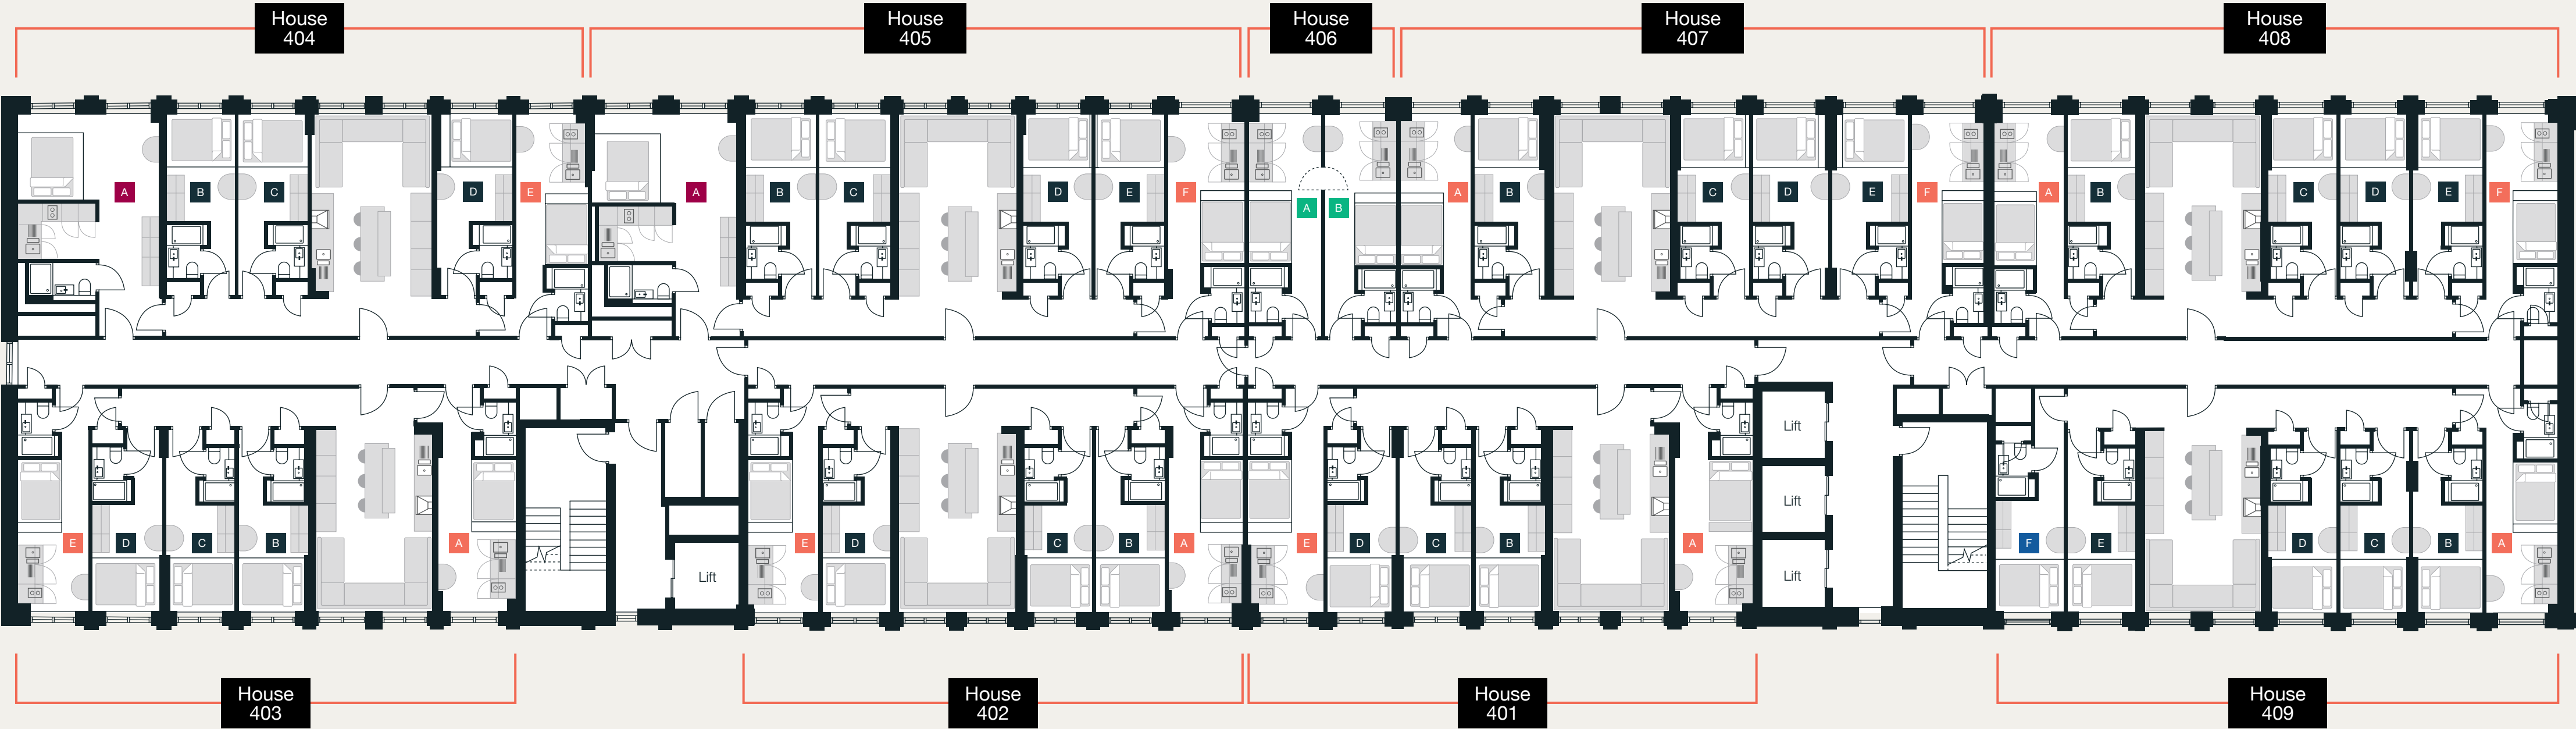

Level 04

Residential Accommodation

ENHANCED
ESSENTIAL
ESSENTIAL EXTRA
ACCESSIBLE
ELITE
DUO