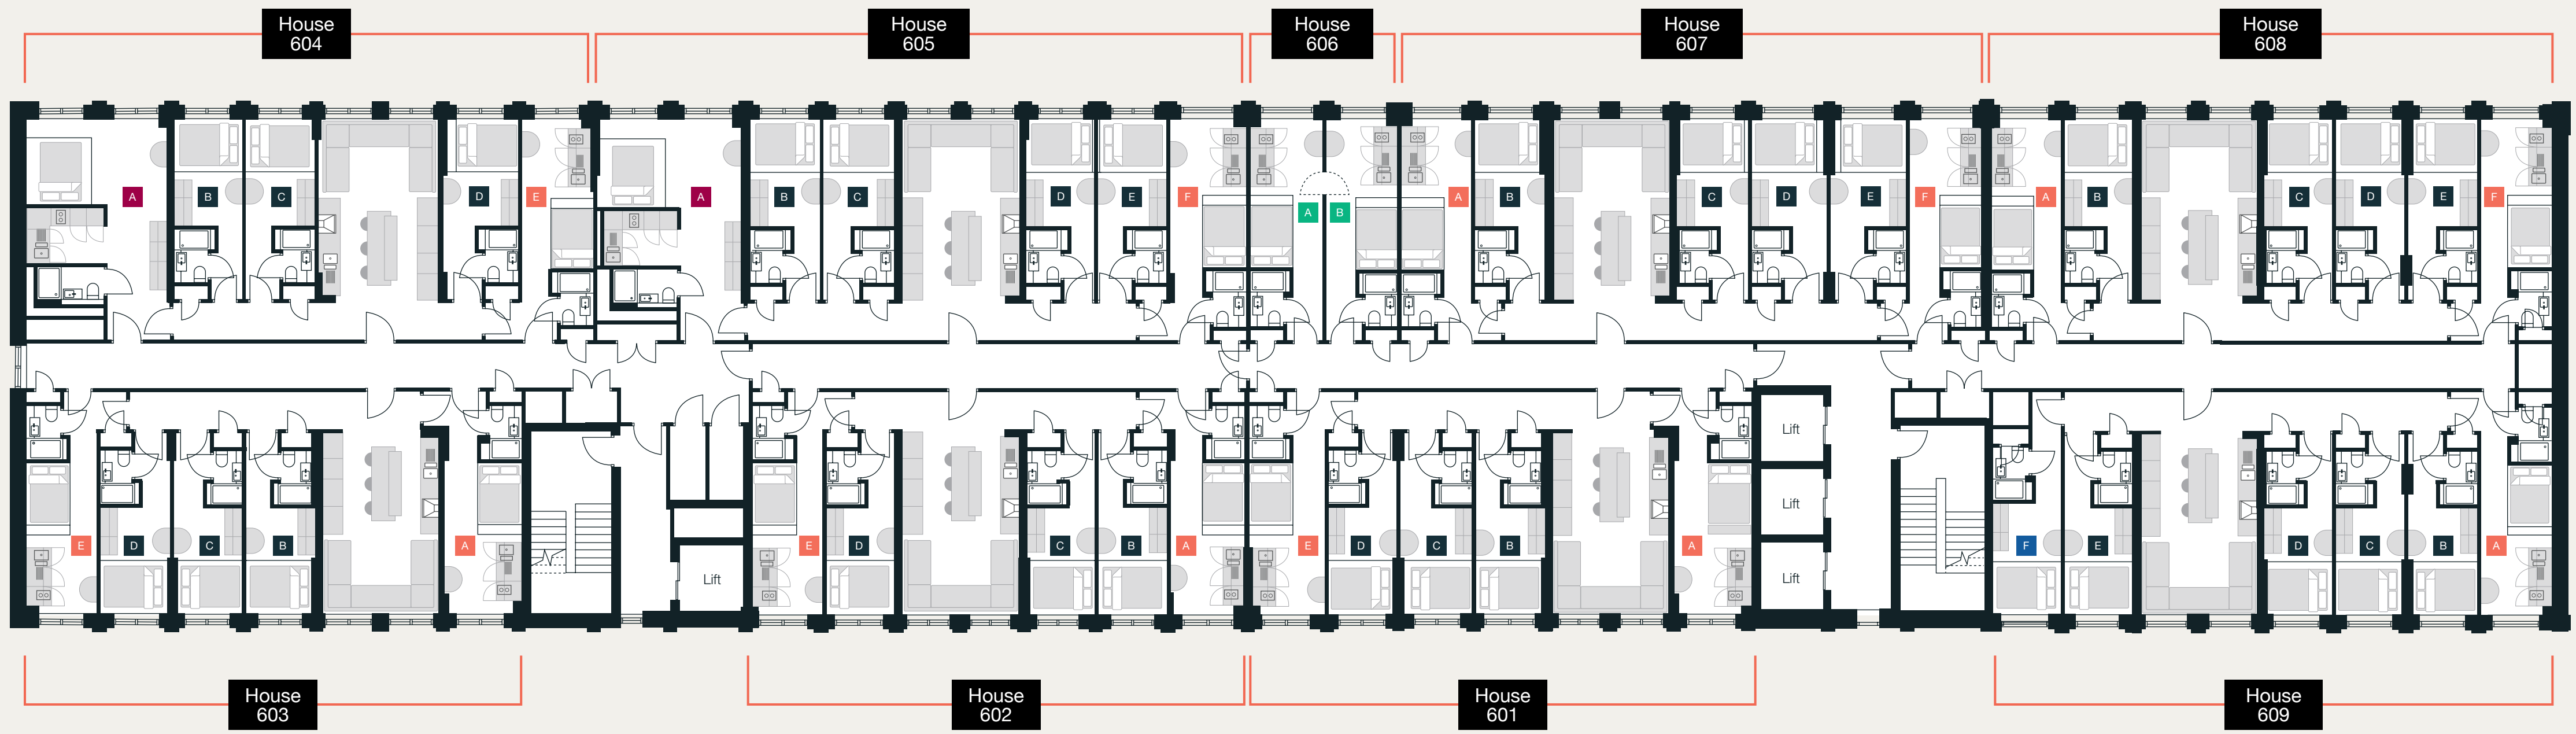

Ground Floor

Terrace / Food Hall / Resident Amenities

Level 01

Foodhall Mezzanine / Private Dining Rooms / Upstairs Bar / Residential Accommodation

ENHANCED
ESSENTIAL
ESSENTIAL EXTRA
ACCESSIBLE
ELITE
DUO

Level 02

ENHANCED
ESSENTIAL
ESSENTIAL EXTRA
ACCESSIBLE
ELITE
DUO

Level 05

Residential Accommodation

ENHANCED
ESSENTIAL
ESSENTIAL EXTRA
ACCESSIBLE
ELITE
DUO

Level 06

Residential Accommodation

ENHANCED
ESSENTIAL
ESSENTIAL EXTRA
ACCESSIBLE
ELITE
DUO

Level 07

Residential Accommodation

ENHANCED
ESSENTIAL
ESSENTIAL EXTRA
ACCESSIBLE
ELITE
DUO

Level 08

Residential Accommodation

ENHANCED
ESSENTIAL
ESSENTIAL EXTRA
ACCESSIBLE
ELITE
DUO

Level 09

Residential Accommodation

Level 12

Residential Accommodation

ENHANCED
ESSENTIAL
ESSENTIAL EXTRA
ACCESSIBLE
ELITE
DUO

Level 13

Residential Accommodation

	ENHANCED
	ESSENTIAL
	ESSENTIAL EXTRA
	ACCESSIBLE
	ELITE
	DUO

HOUSE OF SOCIAL

First Street, Manchester, M15 4FN