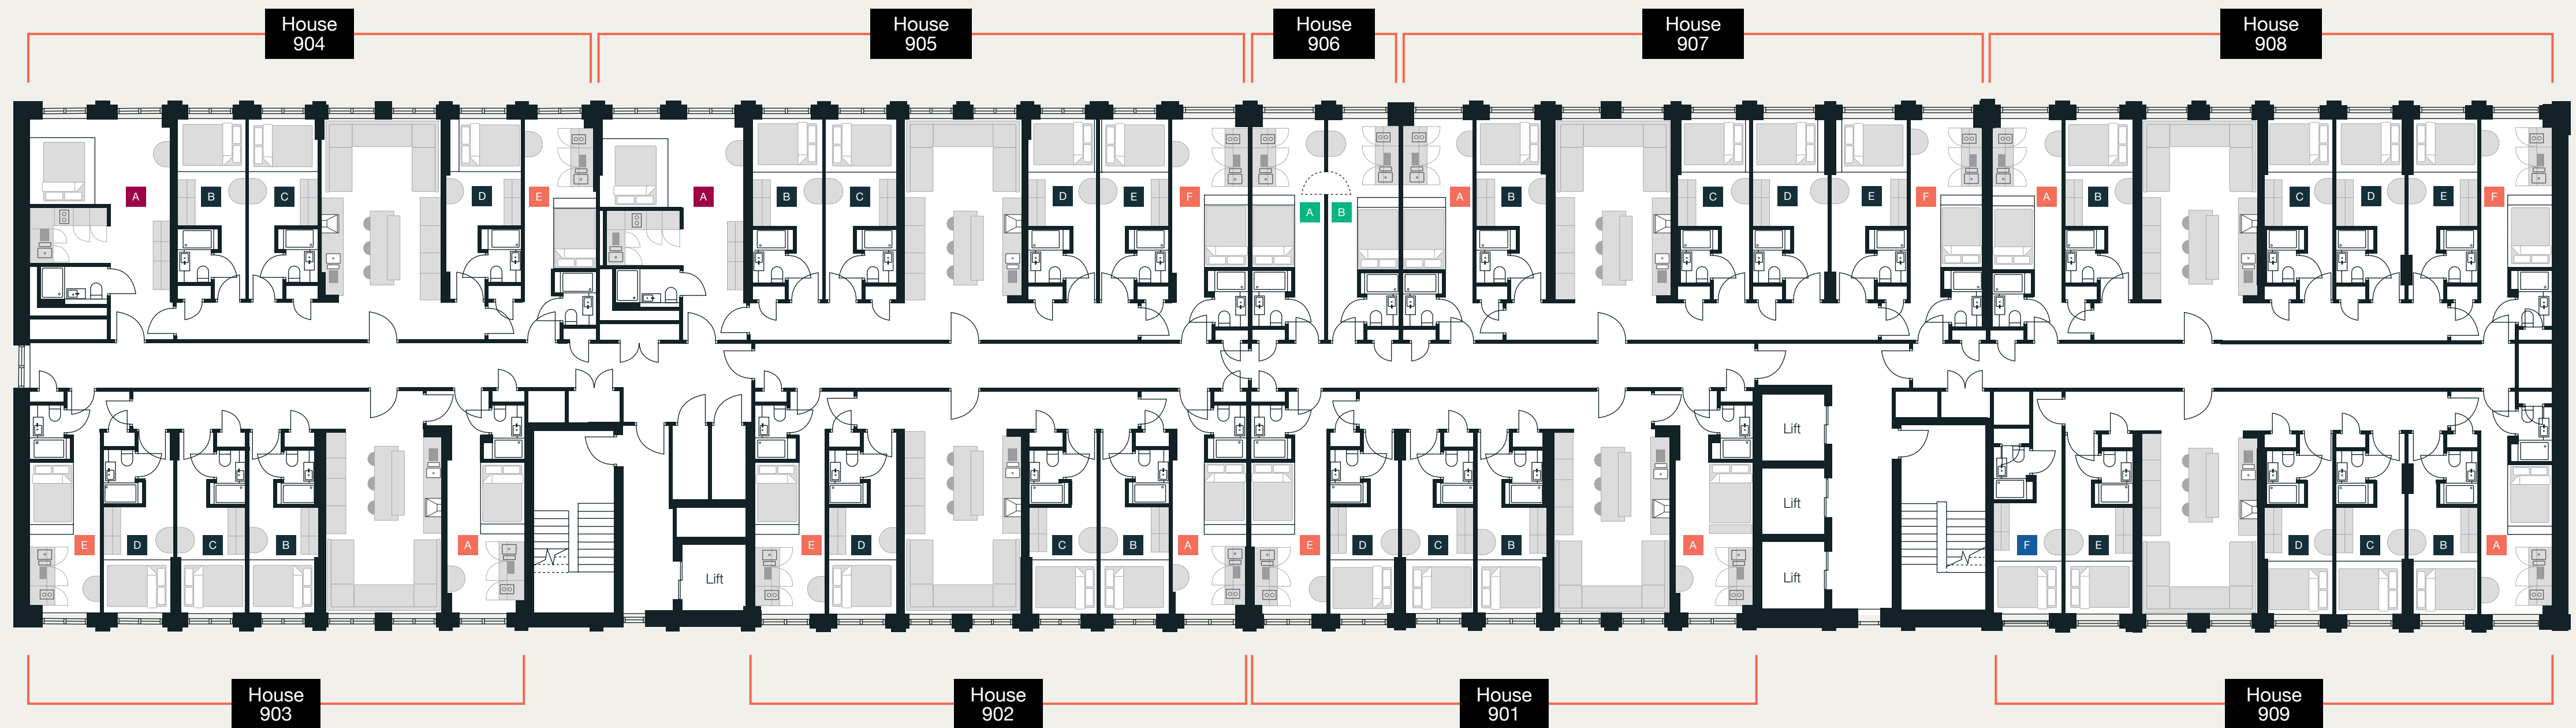

Ground Floor

Terrace / Food Hall / Resident Amenities

Level 01

Foodhall Mezzanine / Private Dining Rooms / Upstairs Bar / Residential Accommodation

ENHANCED
ESSENTIAL
ESSENTIAL EXTRA
ACCESSIBLE
ELITE
DUO

Level 02

Level 07

Residential Accommodation

ENHANCED
ESSENTIAL
ESSENTIAL EXTRA
ACCESSIBLE
ELITE
DUO

Level 08

Residential Accommodation

ENHANCED
ESSENTIAL
ESSENTIAL EXTRA
ACCESSIBLE
ELITE
DUO

Level 09

Residential Accommodation

ENHANCED
ESSENTIAL
ESSENTIAL EXTRA
ACCESSIBLE
ELITE
DUO

Level 10

Residential Accommodation

ENHANCED
ESSENTIAL
ESSENTIAL EXTRA
ACCESSIBLE
ELITE
DUO

Level 11

Residential Accommodation

ENHANCED
ESSENTIAL
ESSENTIAL EXTRA
ACCESSIBLE
ELITE
DUO

Level 12

Residential Accommodation

ENHANCED
ESSENTIAL
ESSENTIAL EXTRA
ACCESSIBLE
ELITE
DUO

Level 13

Residential Accommodation

	ENHANCED
	ESSENTIAL
	ESSENTIAL EXTRA
	ACCESSIBLE
	ELITE
	DUO

HOUSE OF SOCIAL

First Street, Manchester, M15 4FN