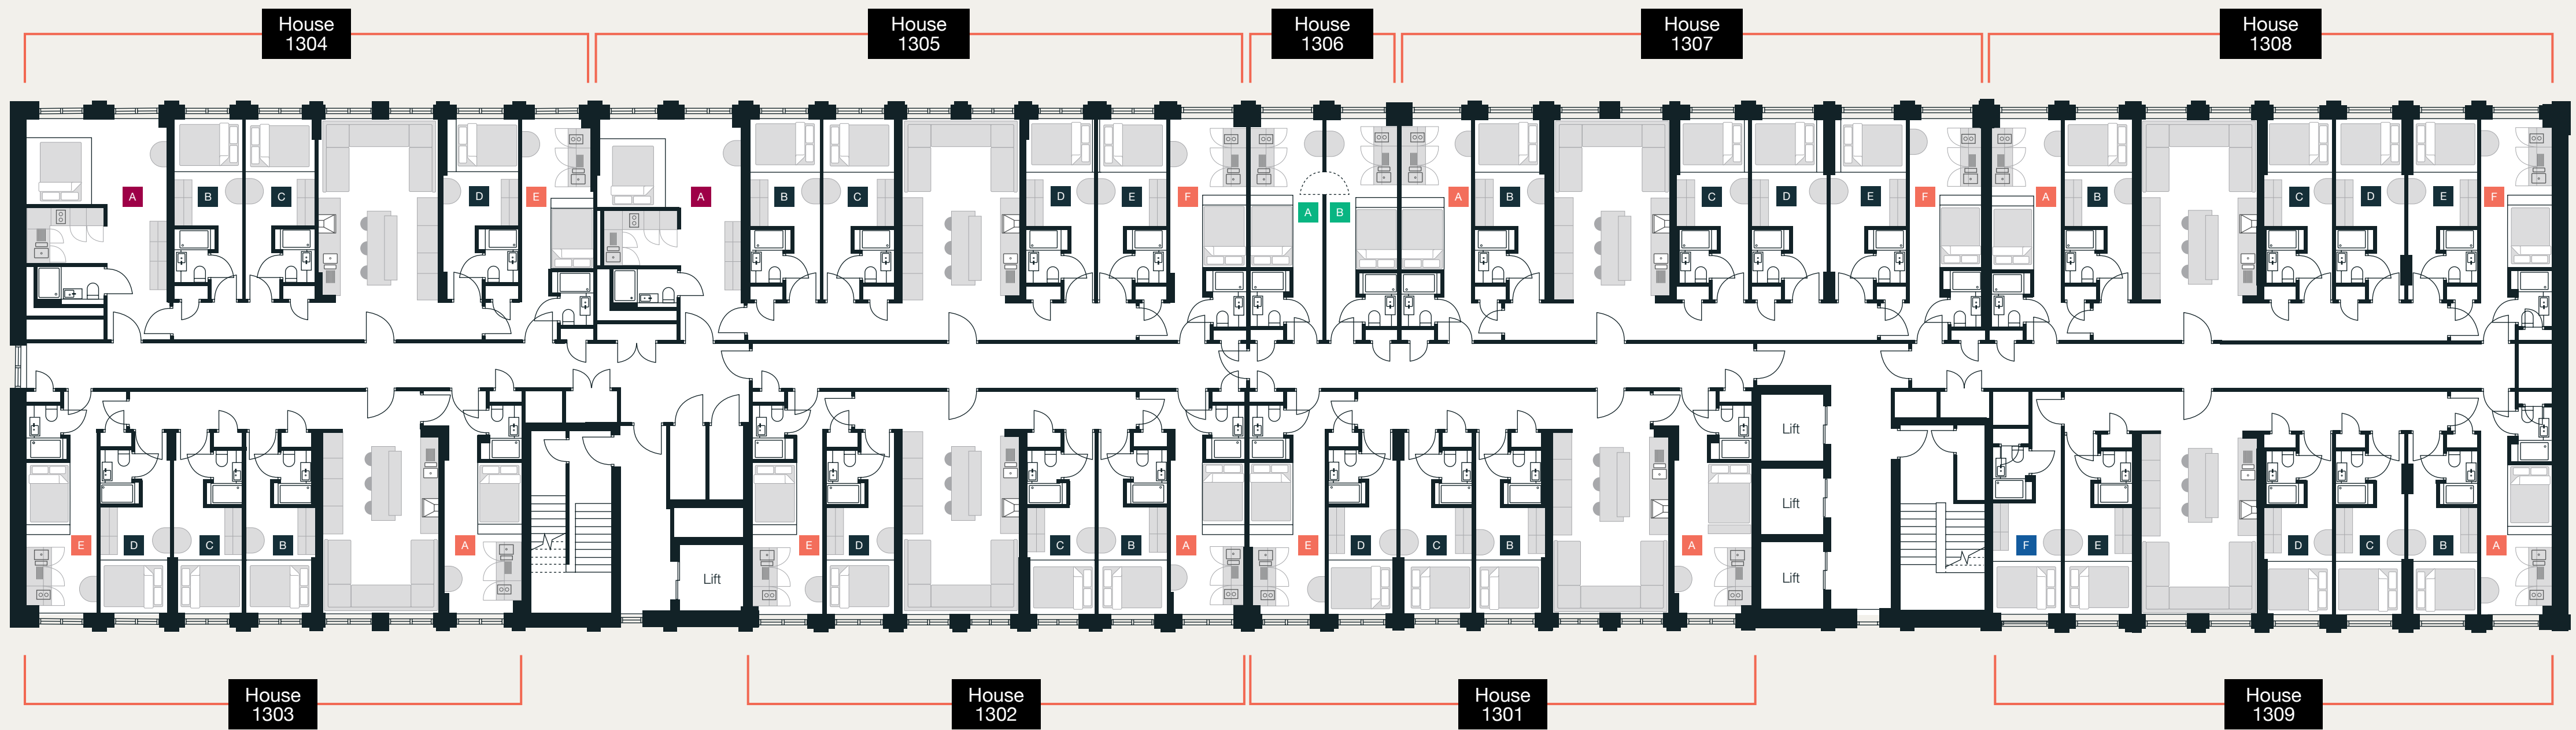

Ground Floor

Terrace / Food Hall / Resident Amenities

Level 01

Foodhall Mezzanine / Private Dining Rooms / Upstairs Bar / Residential Accommodation

ENHANCED
ESSENTIAL
ESSENTIAL EXTRA
ACCESSIBLE
ELITE
DUO

Level 02

ENHANCED
ESSENTIAL
ESSENTIAL EXTRA
ACCESSIBLE
ELITE
DUO

Level 10

Residential Accommodation

ENHANCED
ESSENTIAL
ESSENTIAL EXTRA
ACCESSIBLE
ELITE
DUO

Level 11

Residential Accommodation

ENHANCED
ESSENTIAL
ESSENTIAL EXTRA
ACCESSIBLE
ELITE
DUO

Level 12

Residential Accommodation

ENHANCED
ESSENTIAL
ESSENTIAL EXTRA
ACCESSIBLE
ELITE
DUO

Level 13

Residential Accommodation

	ENHANCED
	ESSENTIAL
	ESSENTIAL EXTRA
	ACCESSIBLE
	ELITE
	DUO

HOUSE OF SOCIAL

First Street, Manchester, M15 4FN