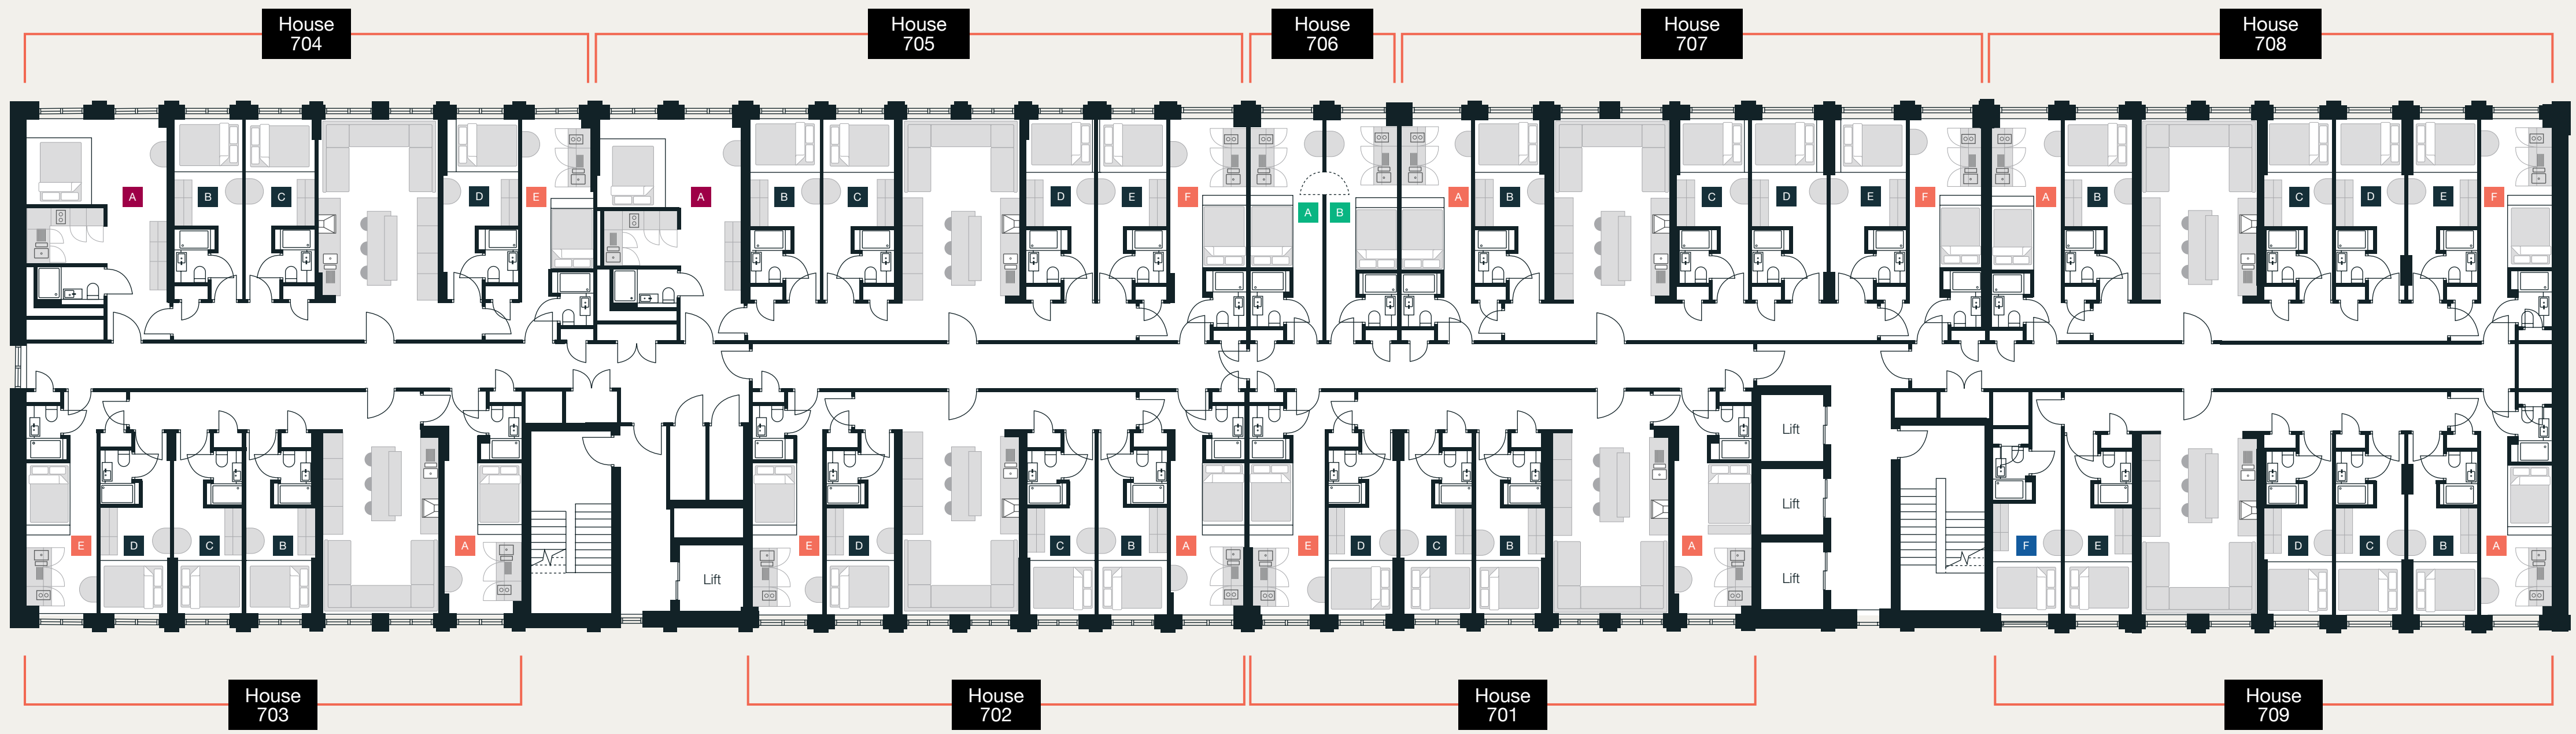

Ground Floor

Terrace / Food Hall / Resident Amenities

Level 01

Foodhall Mezzanine / Private Dining Rooms / Upstairs Bar / Residential Accommodation

ENHANCED
ESSENTIAL
ESSENTIAL EXTRA
ACCESSIBLE
ELITE
DUO

Level 02

ENHANCED
ESSENTIAL
ESSENTIAL EXTRA
ACCESSIBLE
ELITE
DUO

Level 05

Residential Accommodation

ENHANCED
ESSENTIAL
ESSENTIAL EXTRA
ACCESSIBLE
ELITE
DUO

Level 06

Residential Accommodation

ENHANCED
ESSENTIAL
ESSENTIAL EXTRA
ACCESSIBLE
ELITE
DUO

Level 07

Residential Accommodation

ENHANCED
ESSENTIAL
ESSENTIAL EXTRA
ACCESSIBLE
ELITE
DUO

Level 08

Residential Accommodation

ENHANCED
ESSENTIAL
ESSENTIAL EXTRA
ACCESSIBLE
ELITE
DUO

Level 09

Residential Accommodation

Level 12

Residential Accommodation

ENHANCED
ESSENTIAL
ESSENTIAL EXTRA
ACCESSIBLE
ELITE
DUO

Level 13

Residential Accommodation

	ENHANCED
	ESSENTIAL
	ESSENTIAL EXTRA
	ACCESSIBLE
	ELITE
	DUO

HOUSE OF SOCIAL

First Street, Manchester, M15 4FN