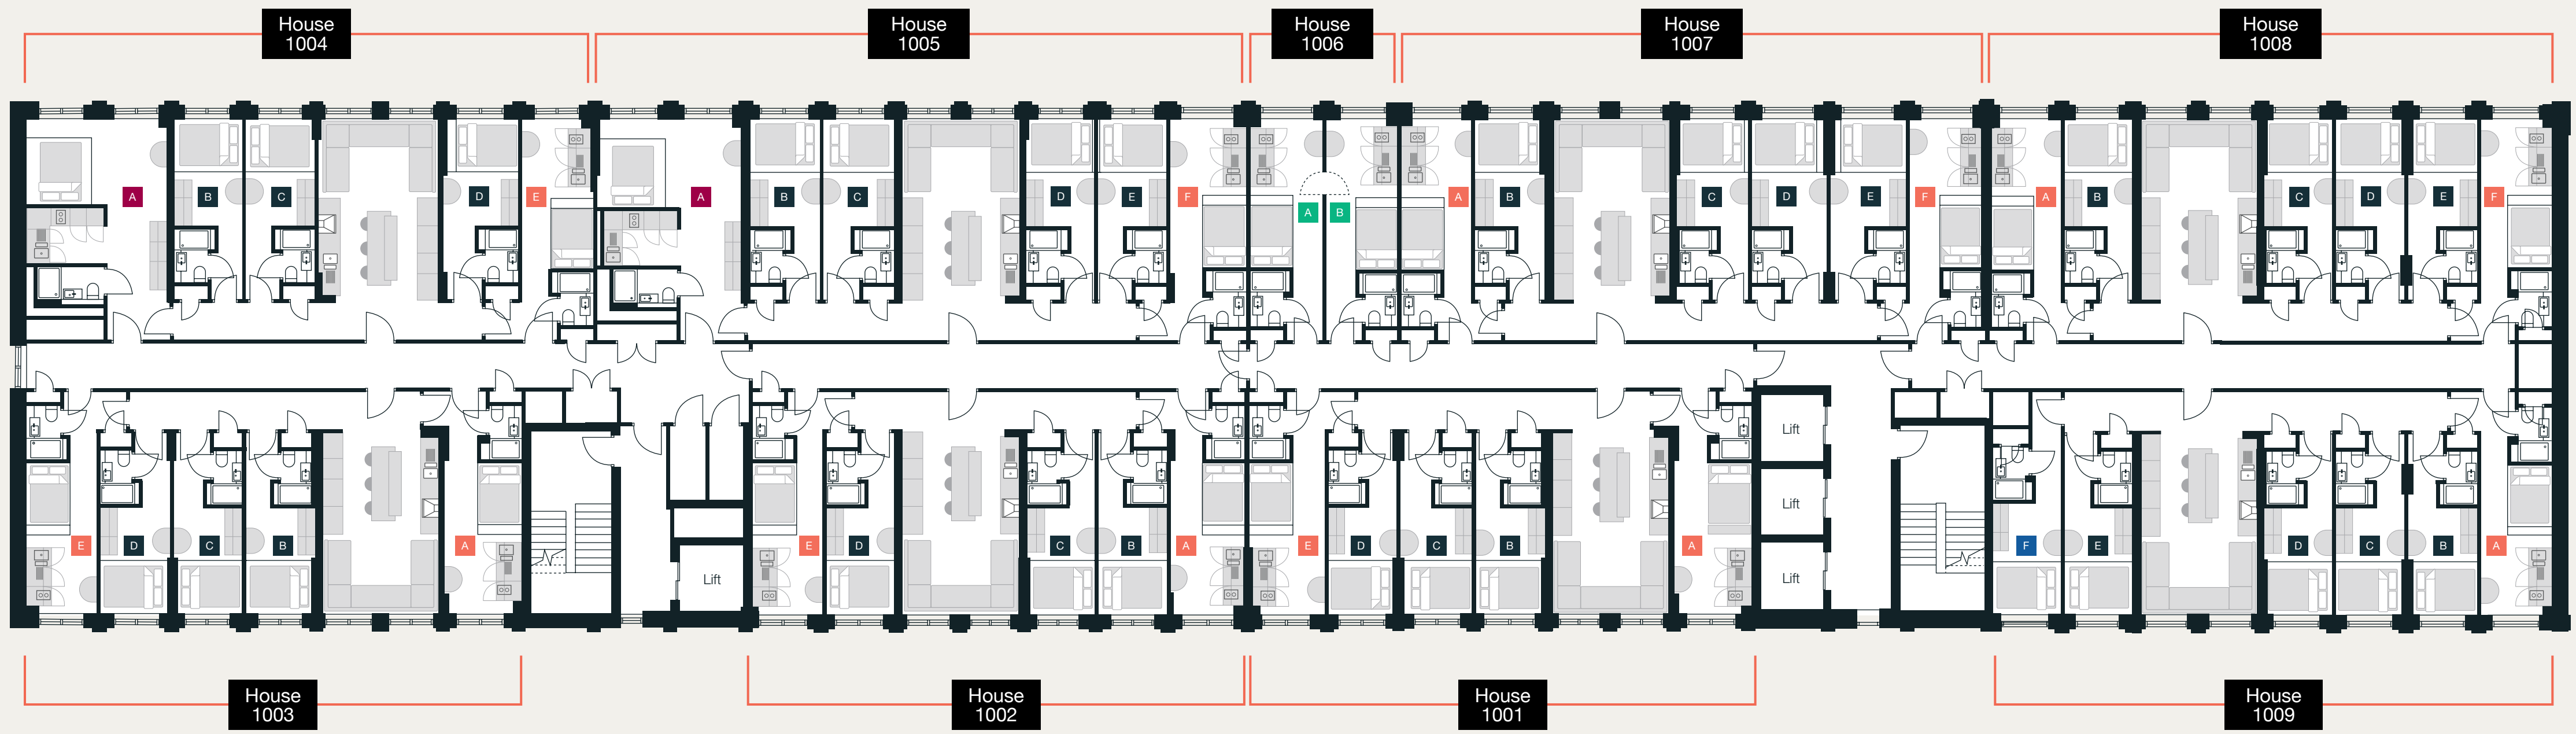

Ground Floor

Terrace / Food Hall / Resident Amenities

Level 01

Foodhall Mezzanine / Private Dining Rooms / Upstairs Bar / Residential Accommodation

ENHANCED
ESSENTIAL
ESSENTIAL EXTRA
ACCESSIBLE
ELITE
DUO

Level 02

Level 07

Residential Accommodation

ENHANCED
ESSENTIAL
ESSENTIAL EXTRA
ACCESSIBLE
ELITE
DUO

Level 08

Residential Accommodation

ENHANCED
ESSENTIAL
ESSENTIAL EXTRA
ACCESSIBLE
ELITE
DUO

Level 09

Residential Accommodation

ENHANCED
ESSENTIAL
ESSENTIAL EXTRA
ACCESSIBLE
ELITE
DUO

Level 10

Residential Accommodation

ENHANCED
ESSENTIAL
ESSENTIAL EXTRA
ACCESSIBLE
ELITE
DUO

Level 11

Residential Accommodation

ENHANCED
ESSENTIAL
ESSENTIAL EXTRA
ACCESSIBLE
ELITE
DUO

Level 12

Residential Accommodation

ENHANCED
ESSENTIAL
ESSENTIAL EXTRA
ACCESSIBLE
ELITE
DUO

Level 13

Residential Accommodation

	ENHANCED
	ESSENTIAL
	ESSENTIAL EXTRA
	ACCESSIBLE
	ELITE
	DUO

HOUSE OF SOCIAL

First Street, Manchester, M15 4FN