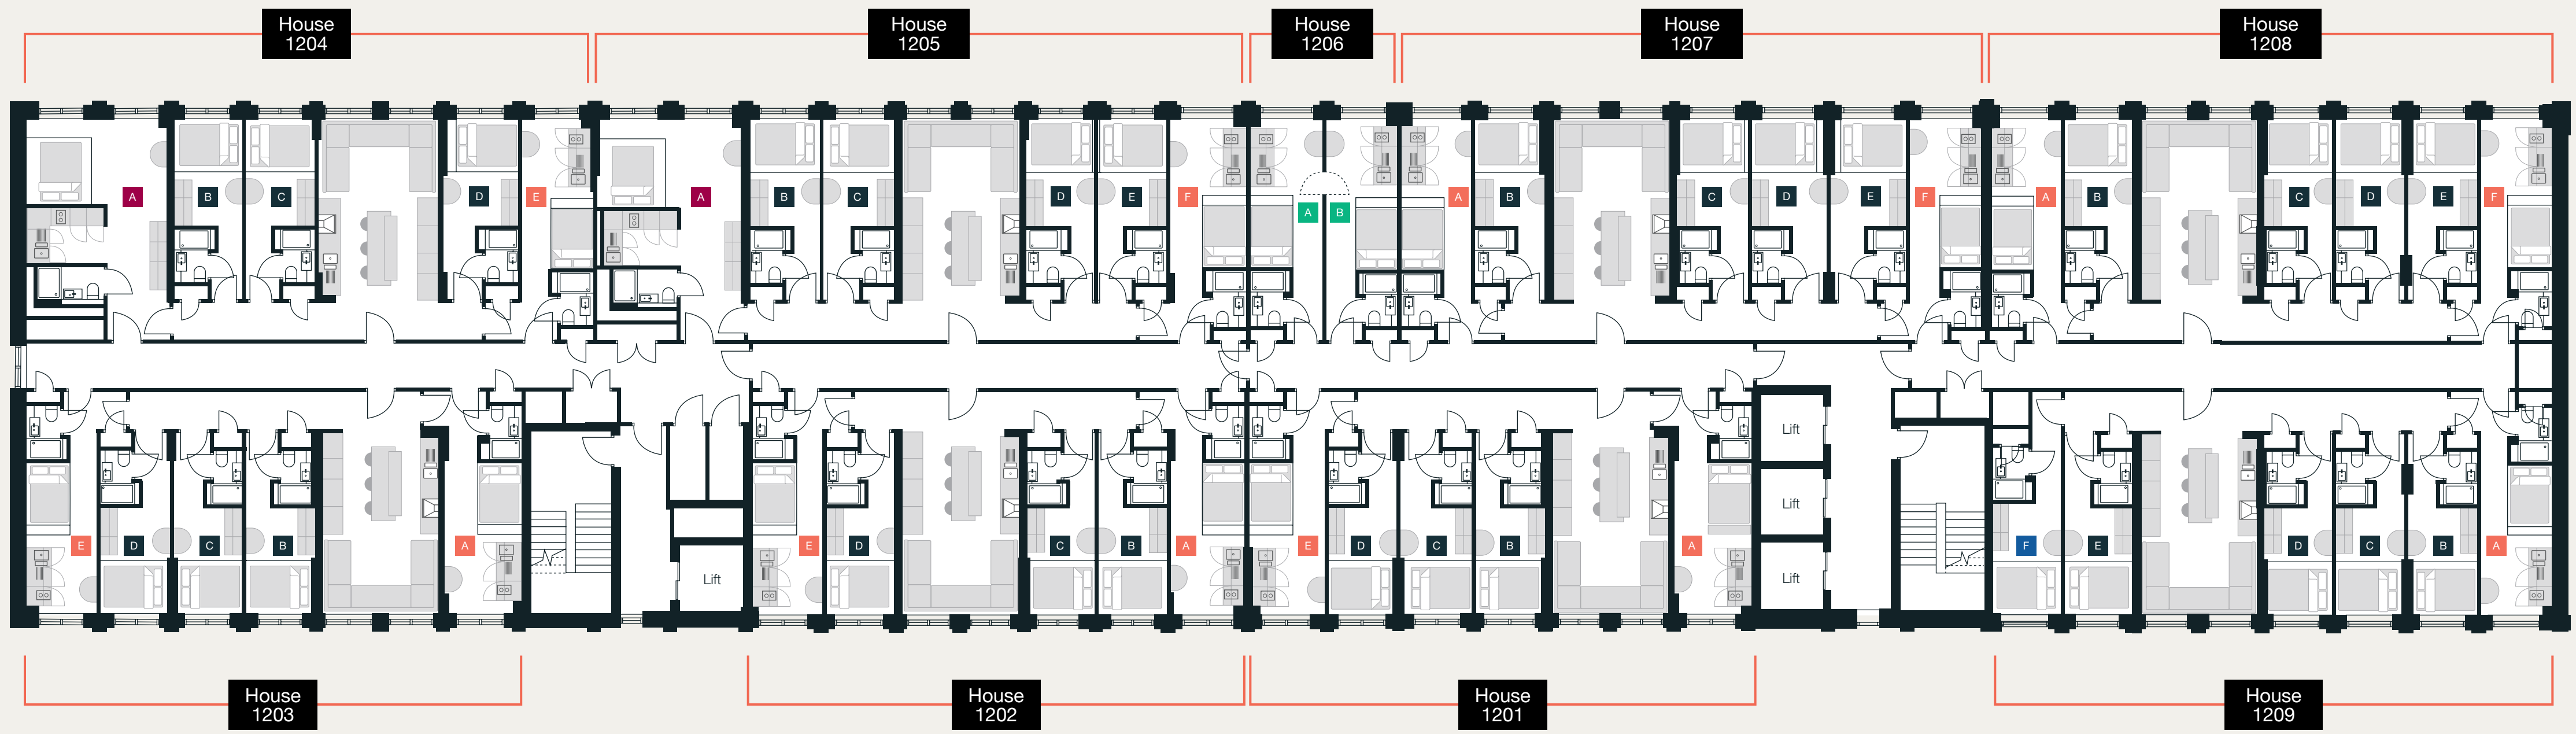

Ground Floor

Terrace / Food Hall / Resident Amenities

Level 01

Foodhall Mezzanine / Private Dining Rooms / Upstairs Bar / Residential Accommodation

ENHANCED
ESSENTIAL
ESSENTIAL EXTRA
ACCESSIBLE
ELITE
DUO

Level 02

Level 07

Residential Accommodation

ENHANCED
ESSENTIAL
ESSENTIAL EXTRA
ACCESSIBLE
ELITE
DUO

Level 08

Residential Accommodation

ENHANCED
ESSENTIAL
ESSENTIAL EXTRA
ACCESSIBLE
ELITE
DUO

Level 09

Residential Accommodation

ENHANCED
ESSENTIAL
ESSENTIAL EXTRA
ACCESSIBLE
ELITE
DUO

Level 10

Residential Accommodation

ENHANCED
ESSENTIAL
ESSENTIAL EXTRA
ACCESSIBLE
ELITE
DUO

Level 11

Residential Accommodation

ENHANCED
ESSENTIAL
ESSENTIAL EXTRA
ACCESSIBLE
ELITE
DUO

Level 12

Residential Accommodation

ENHANCED
ESSENTIAL
ESSENTIAL EXTRA
ACCESSIBLE
ELITE
DUO

Level 13

Residential Accommodation

	ENHANCED
	ESSENTIAL
	ESSENTIAL EXTRA
	ACCESSIBLE
	ELITE
	DUO

HOUSE OF SOCIAL

First Street, Manchester, M15 4FN