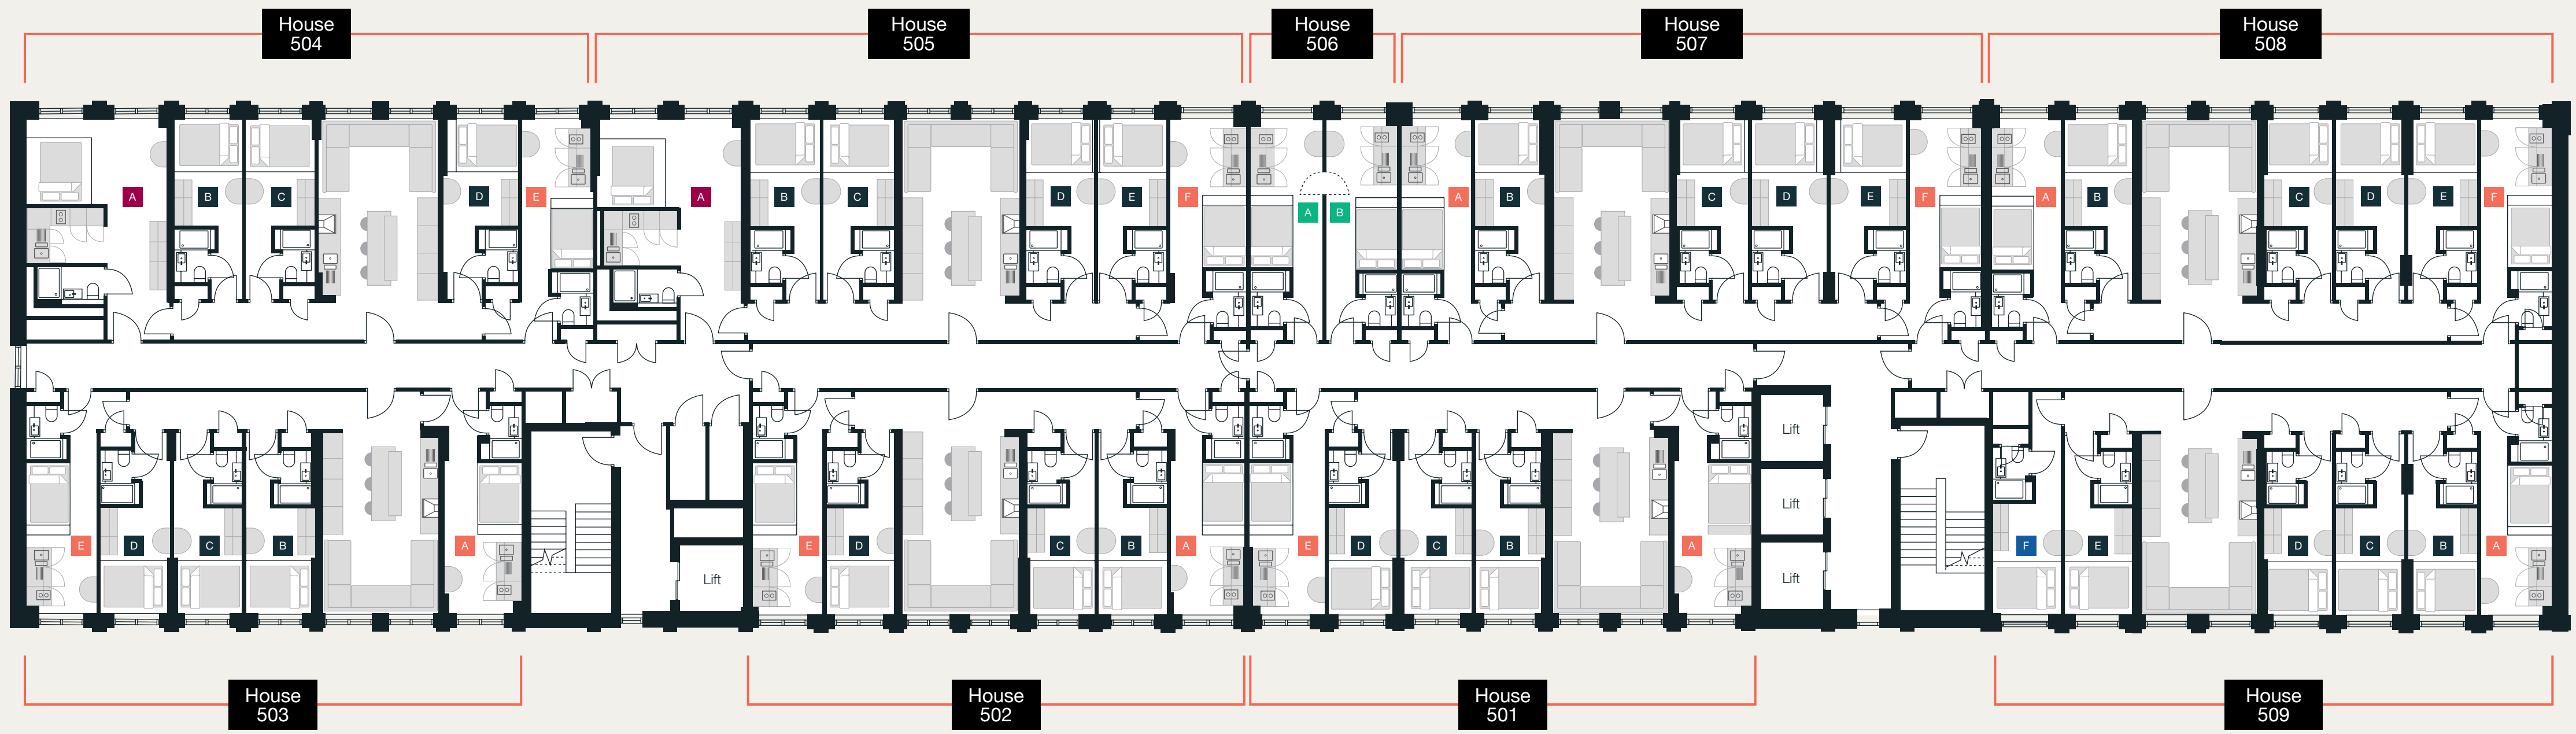

Level 05

Residential Accommodation

ENHANCED
ESSENTIAL
ESSENTIAL EXTRA
ACCESSIBLE
ELITE
DUO