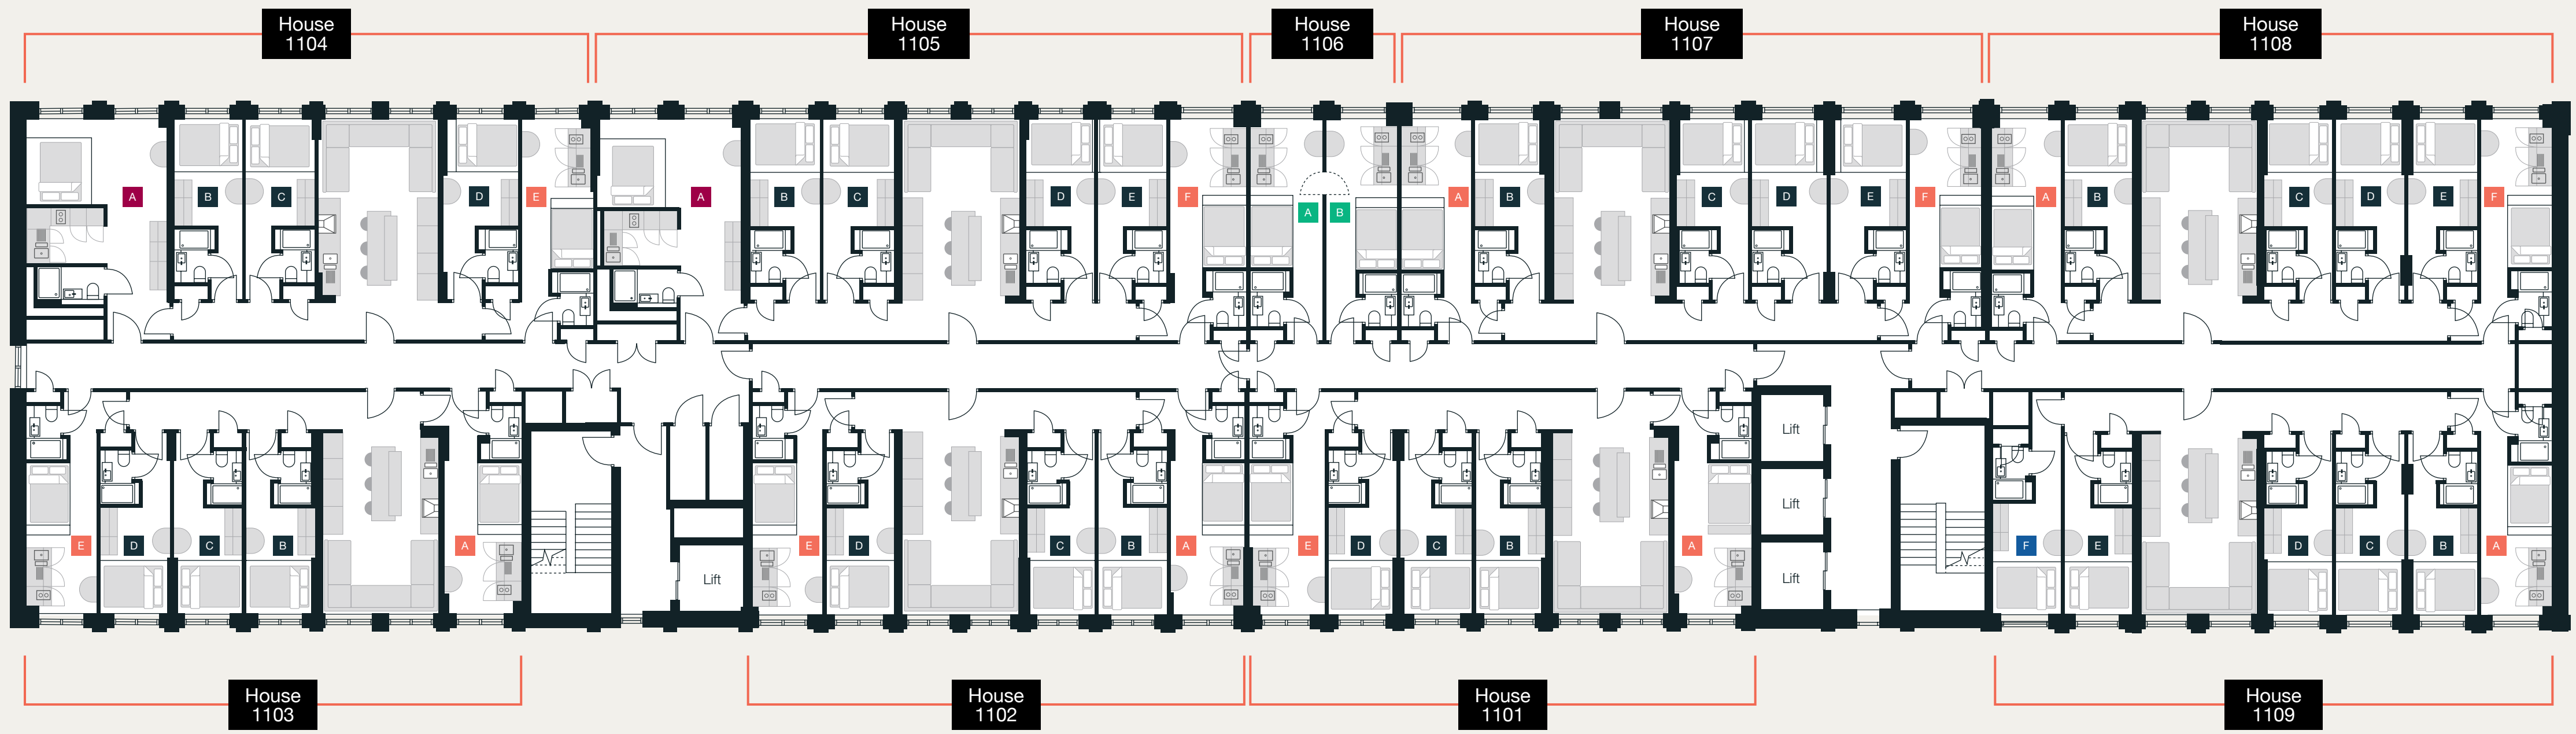

Ground Floor

Terrace / Food Hall / Resident Amenities

Level 01

Foodhall Mezzanine / Private Dining Rooms / Upstairs Bar / Residential Accommodation

ENHANCED
ESSENTIAL
ESSENTIAL EXTRA
ACCESSIBLE
ELITE
DUO

Level 02

Level 07

Residential Accommodation

ENHANCED
ESSENTIAL
ESSENTIAL EXTRA
ACCESSIBLE
ELITE
DUO

Level 08

Residential Accommodation

ENHANCED
ESSENTIAL
ESSENTIAL EXTRA
ACCESSIBLE
ELITE
DUO

Level 09

Residential Accommodation

ENHANCED
ESSENTIAL
ESSENTIAL EXTRA
ACCESSIBLE
ELITE
DUO

Level 10

Residential Accommodation

ENHANCED
ESSENTIAL
ESSENTIAL EXTRA
ACCESSIBLE
ELITE
DUO

Level 11

Residential Accommodation

ENHANCED
ESSENTIAL
ESSENTIAL EXTRA
ACCESSIBLE
ELITE
DUO

Level 12

Residential Accommodation

ENHANCED
ESSENTIAL
ESSENTIAL EXTRA
ACCESSIBLE
ELITE
DUO

Level 13

Residential Accommodation

	ENHANCED
	ESSENTIAL
	ESSENTIAL EXTRA
	ACCESSIBLE
	ELITE
	DUO

HOUSE OF SOCIAL

First Street, Manchester, M15 4FN