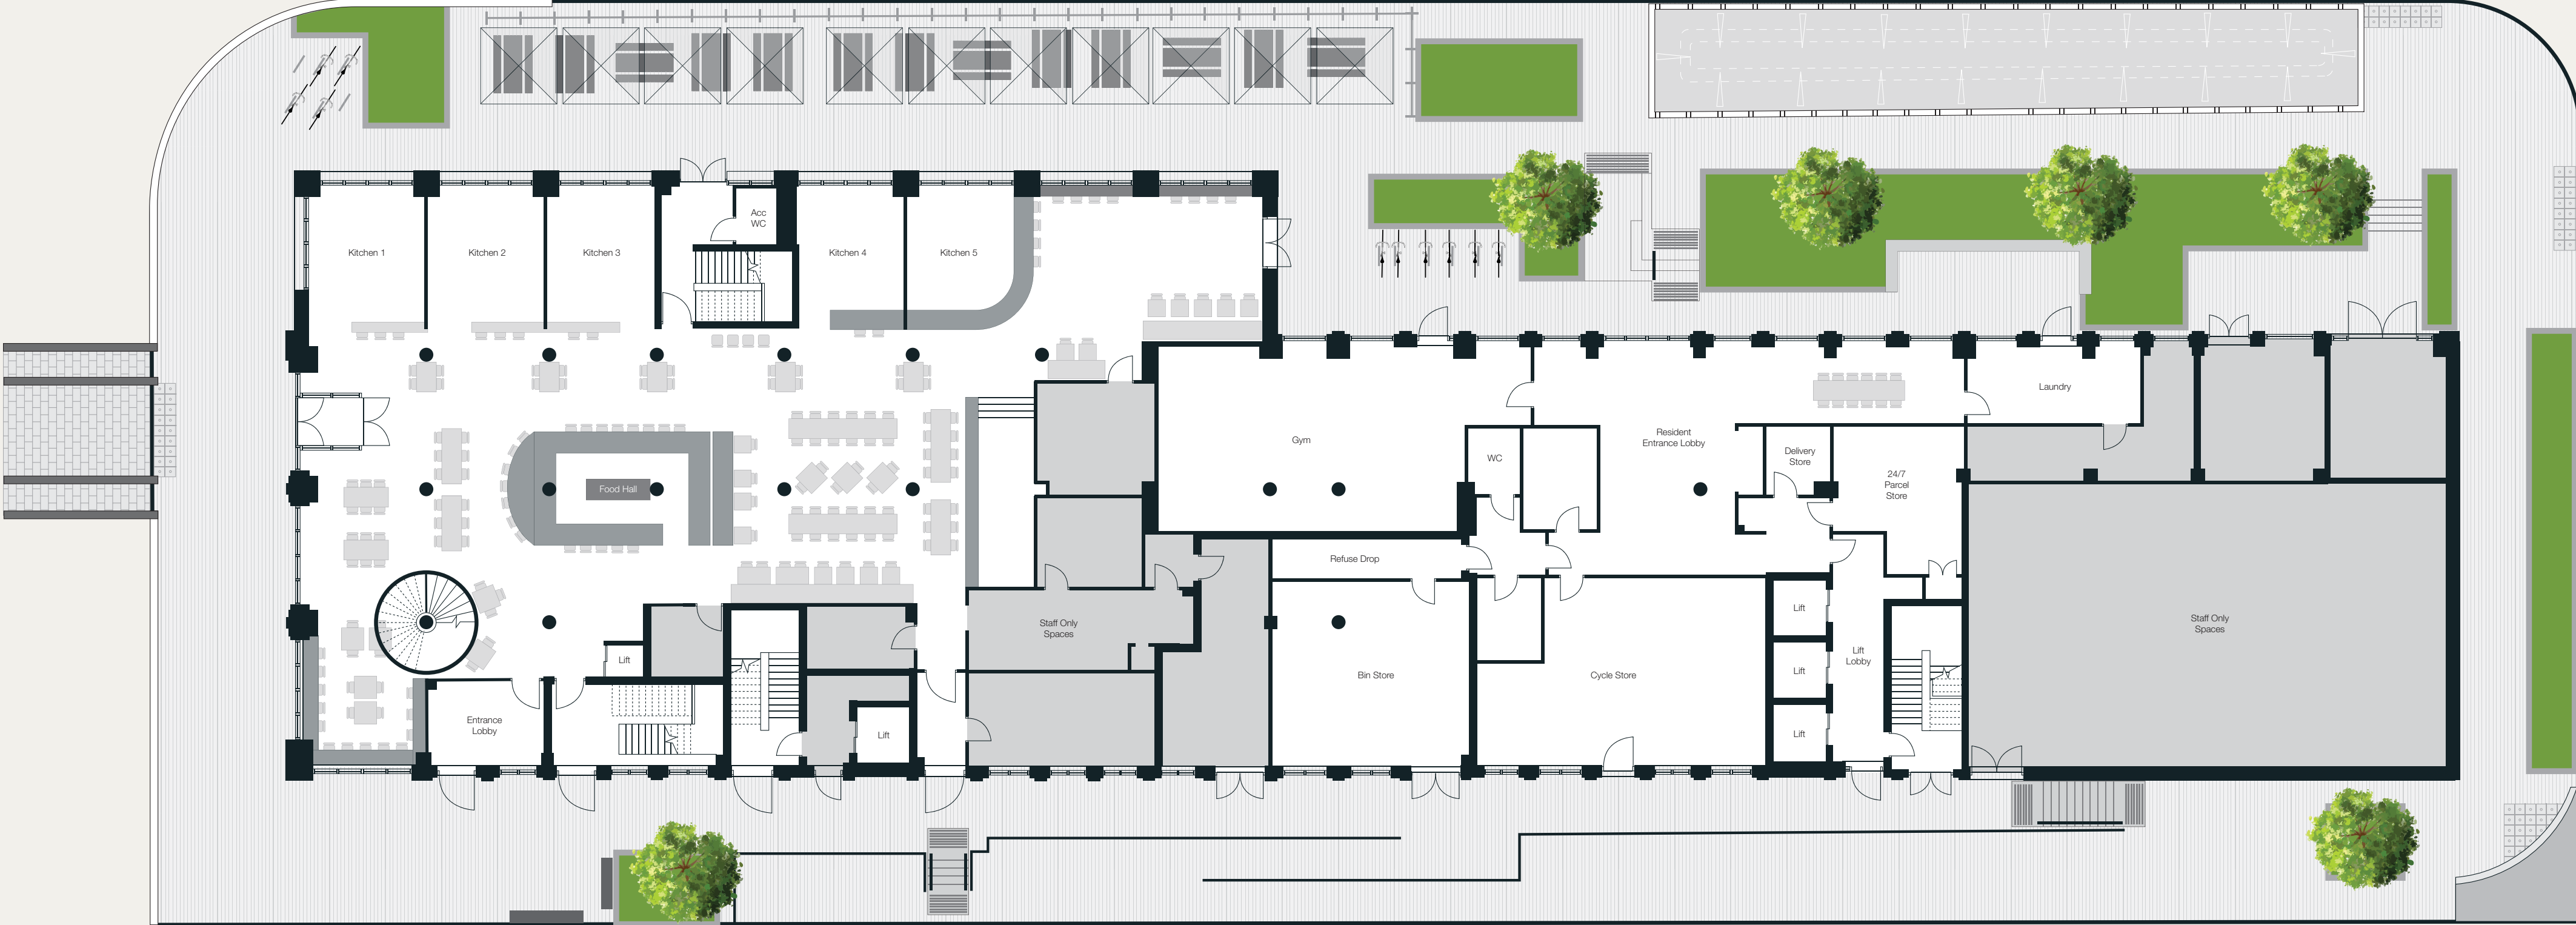

HOUSE ^{OF} SOCIAL

Our House Your Home

Manchester's newest spot to share stories, culture and food,
with room for everyone. Make yourself at home.

- Gym
- Laundry room
- Bookable study spaces
- CCTV
- Onsite team
- 24hr parcel room
- Super fast Wi-Fi
- Free bi-weekly housekeeping for communal kitchens
- Exclusive resident discount in our food hall

Ground Floor

Terrace / Food Hall / Resident Amenities

Level 01

Foodhall Mezzanine / Private Dining Rooms / Upstairs Bar / Residential Accommodation

ENHANCED
ESSENTIAL
ESSENTIAL EXTRA
ACCESSIBLE
ELITE
DUO

Level 02