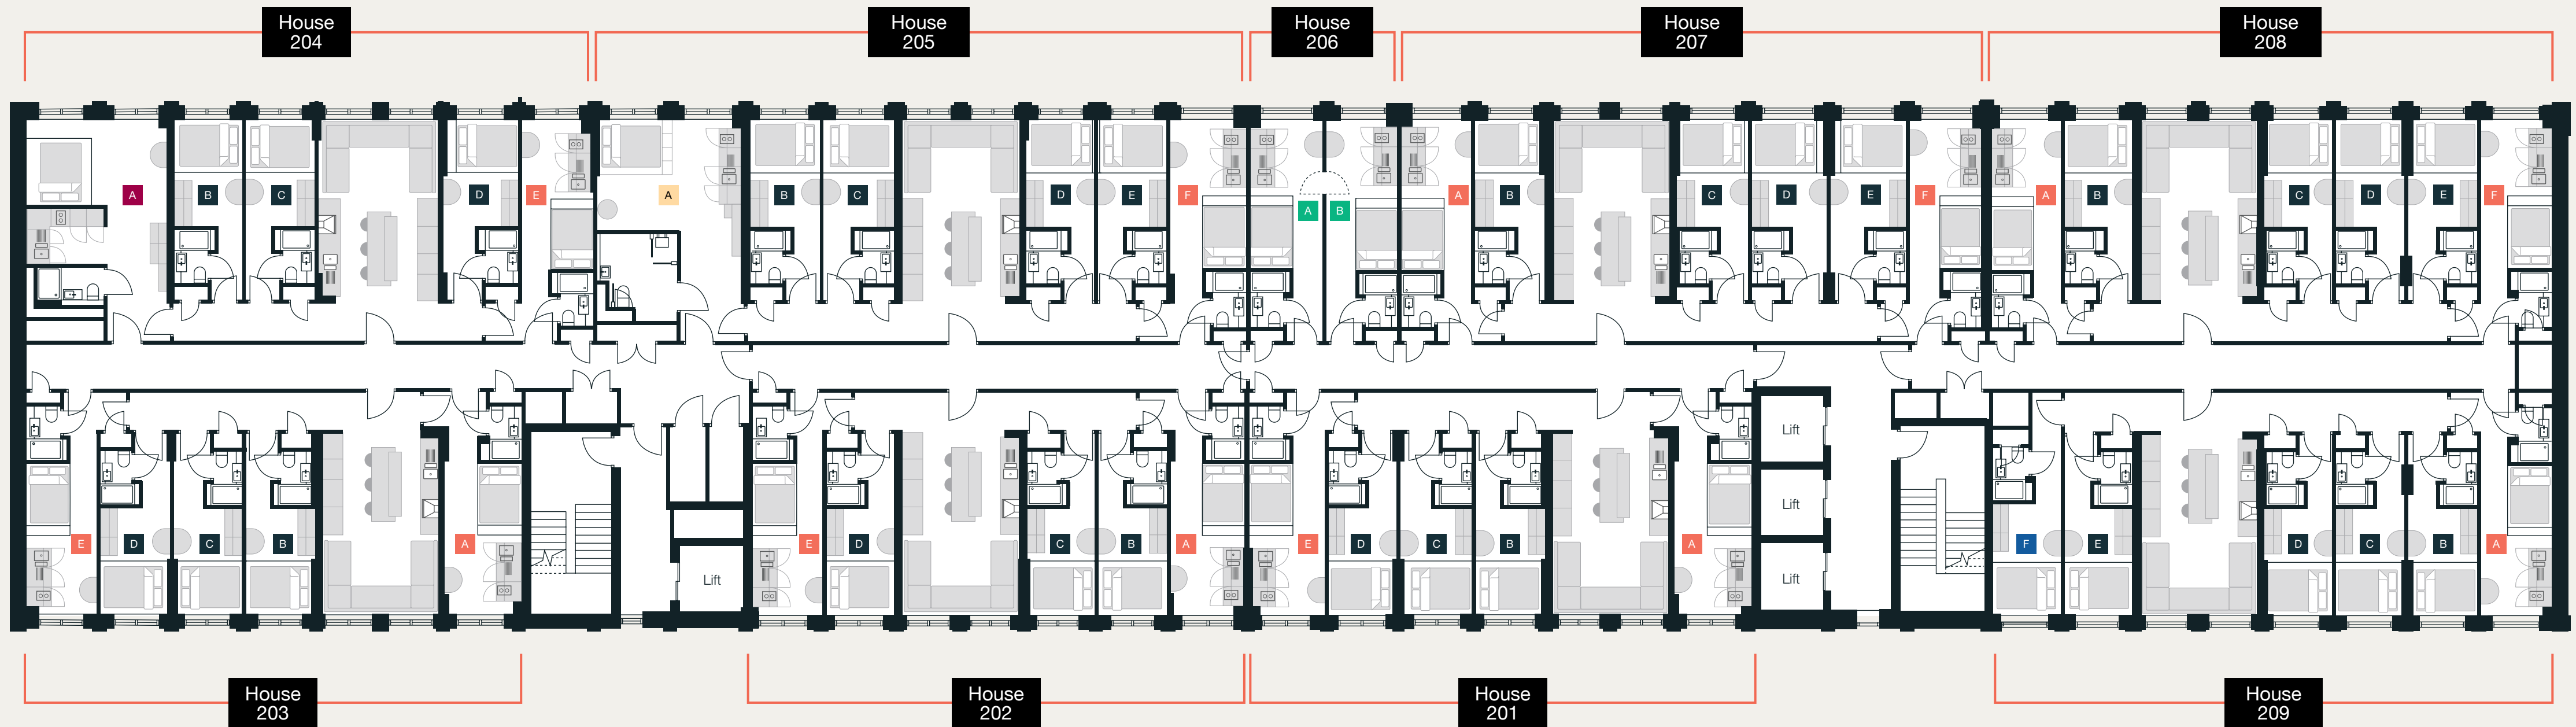

Ground Floor

Terrace / Food Hall / Resident Amenities

Level 01

Foodhall Mezzanine / Private Dining Rooms / Upstairs Bar / Residential Accommodation

ENHANCED
ESSENTIAL
ESSENTIAL EXTRA
ACCESSIBLE
ELITE
DUO

Level 02

Residential Accommodation

ENHANCED
ESSENTIAL
ESSENTIAL EXTRA
ACCESSIBLE
ELITE
DUO

Level 03

Residential Accommodation

ENHANCED
ESSENTIAL
ESSENTIAL EXTRA
ACCESSIBLE
ELITE
DUO

Level 04

Residential Accommodation