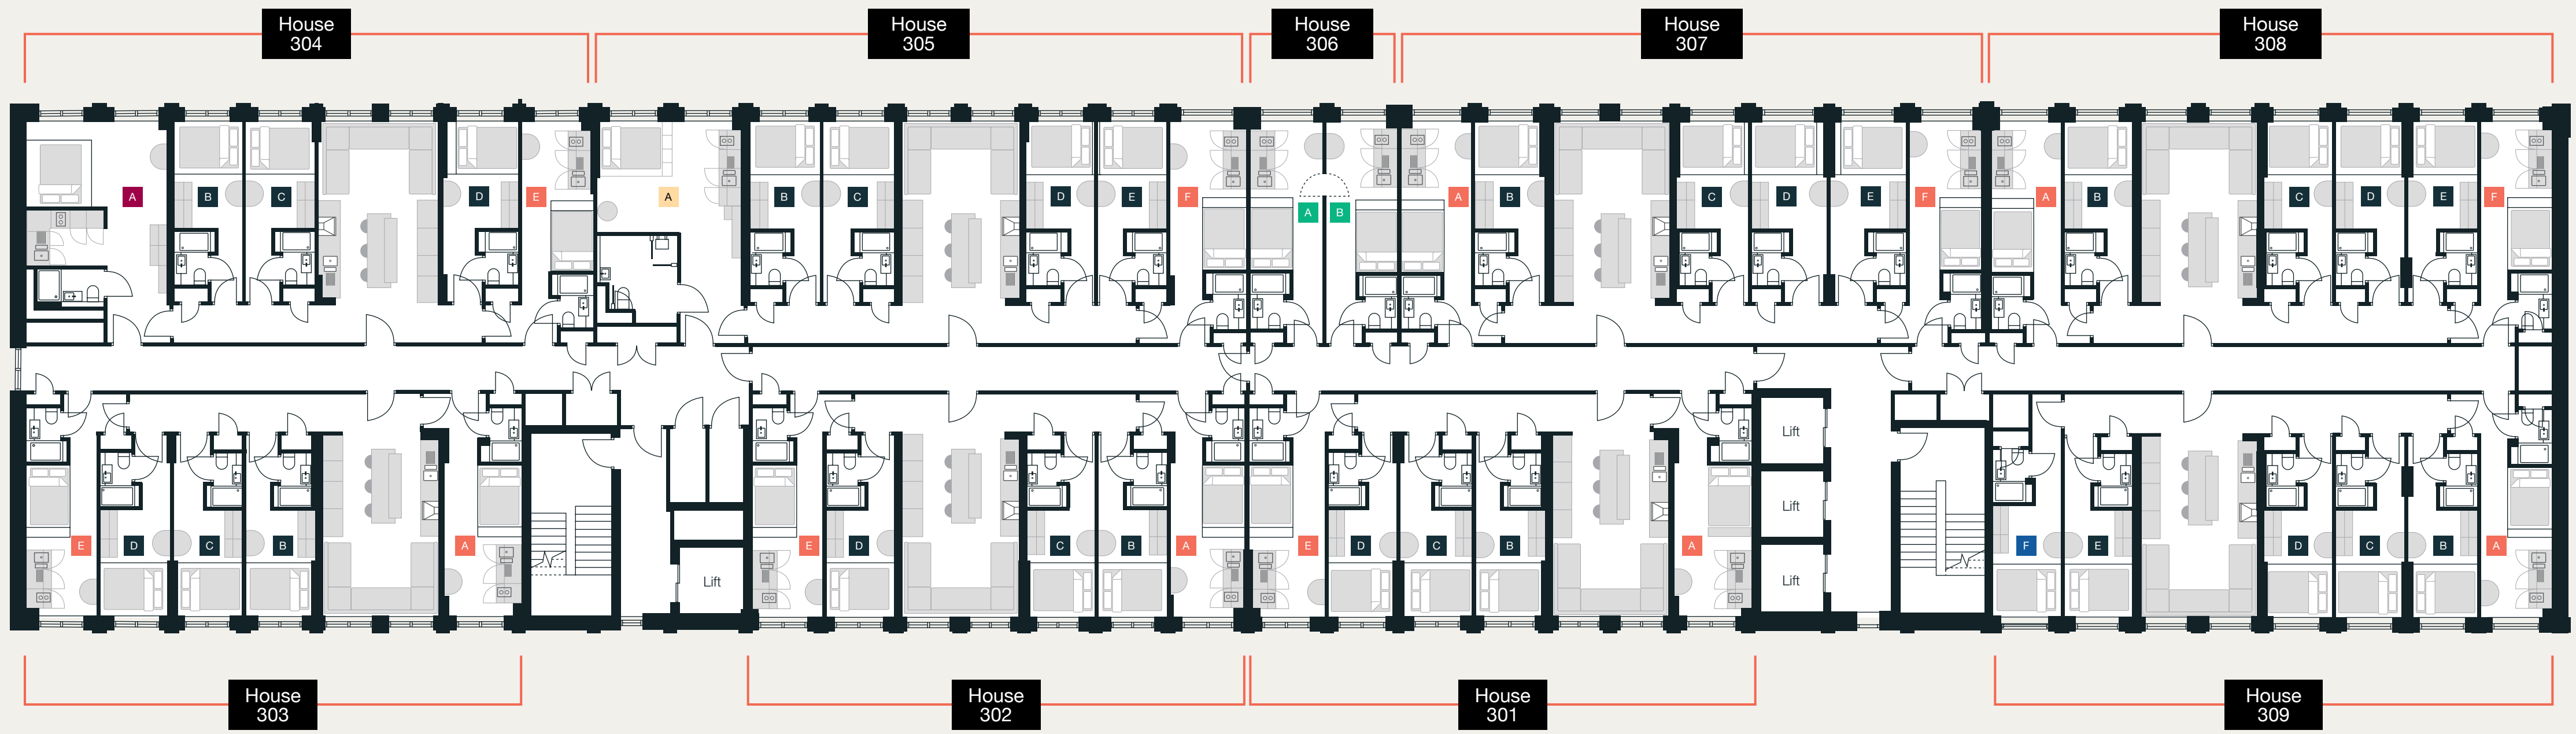

Ground Floor

Terrace / Food Hall / Resident Amenities

Level 01

Foodhall Mezzanine / Private Dining Rooms / Upstairs Bar / Residential Accommodation

ENHANCED
ESSENTIAL
ESSENTIAL EXTRA
ACCESSIBLE
ELITE
DUO

Level 02

Residential Accommodation

ENHANCED
ESSENTIAL
ESSENTIAL EXTRA
ACCESSIBLE
ELITE
DUO

Level 03

Residential Accommodation

ENHANCED
ESSENTIAL
ESSENTIAL EXTRA
ACCESSIBLE
ELITE
DUO

Level 04

Residential Accommodation

Level 07

Residential Accommodation

ENHANCED
ESSENTIAL
ESSENTIAL EXTRA
ACCESSIBLE
ELITE
DUO

Level 08

Residential Accommodation

ENHANCED
ESSENTIAL
ESSENTIAL EXTRA
ACCESSIBLE
ELITE
DUO

Level 09

Residential Accommodation