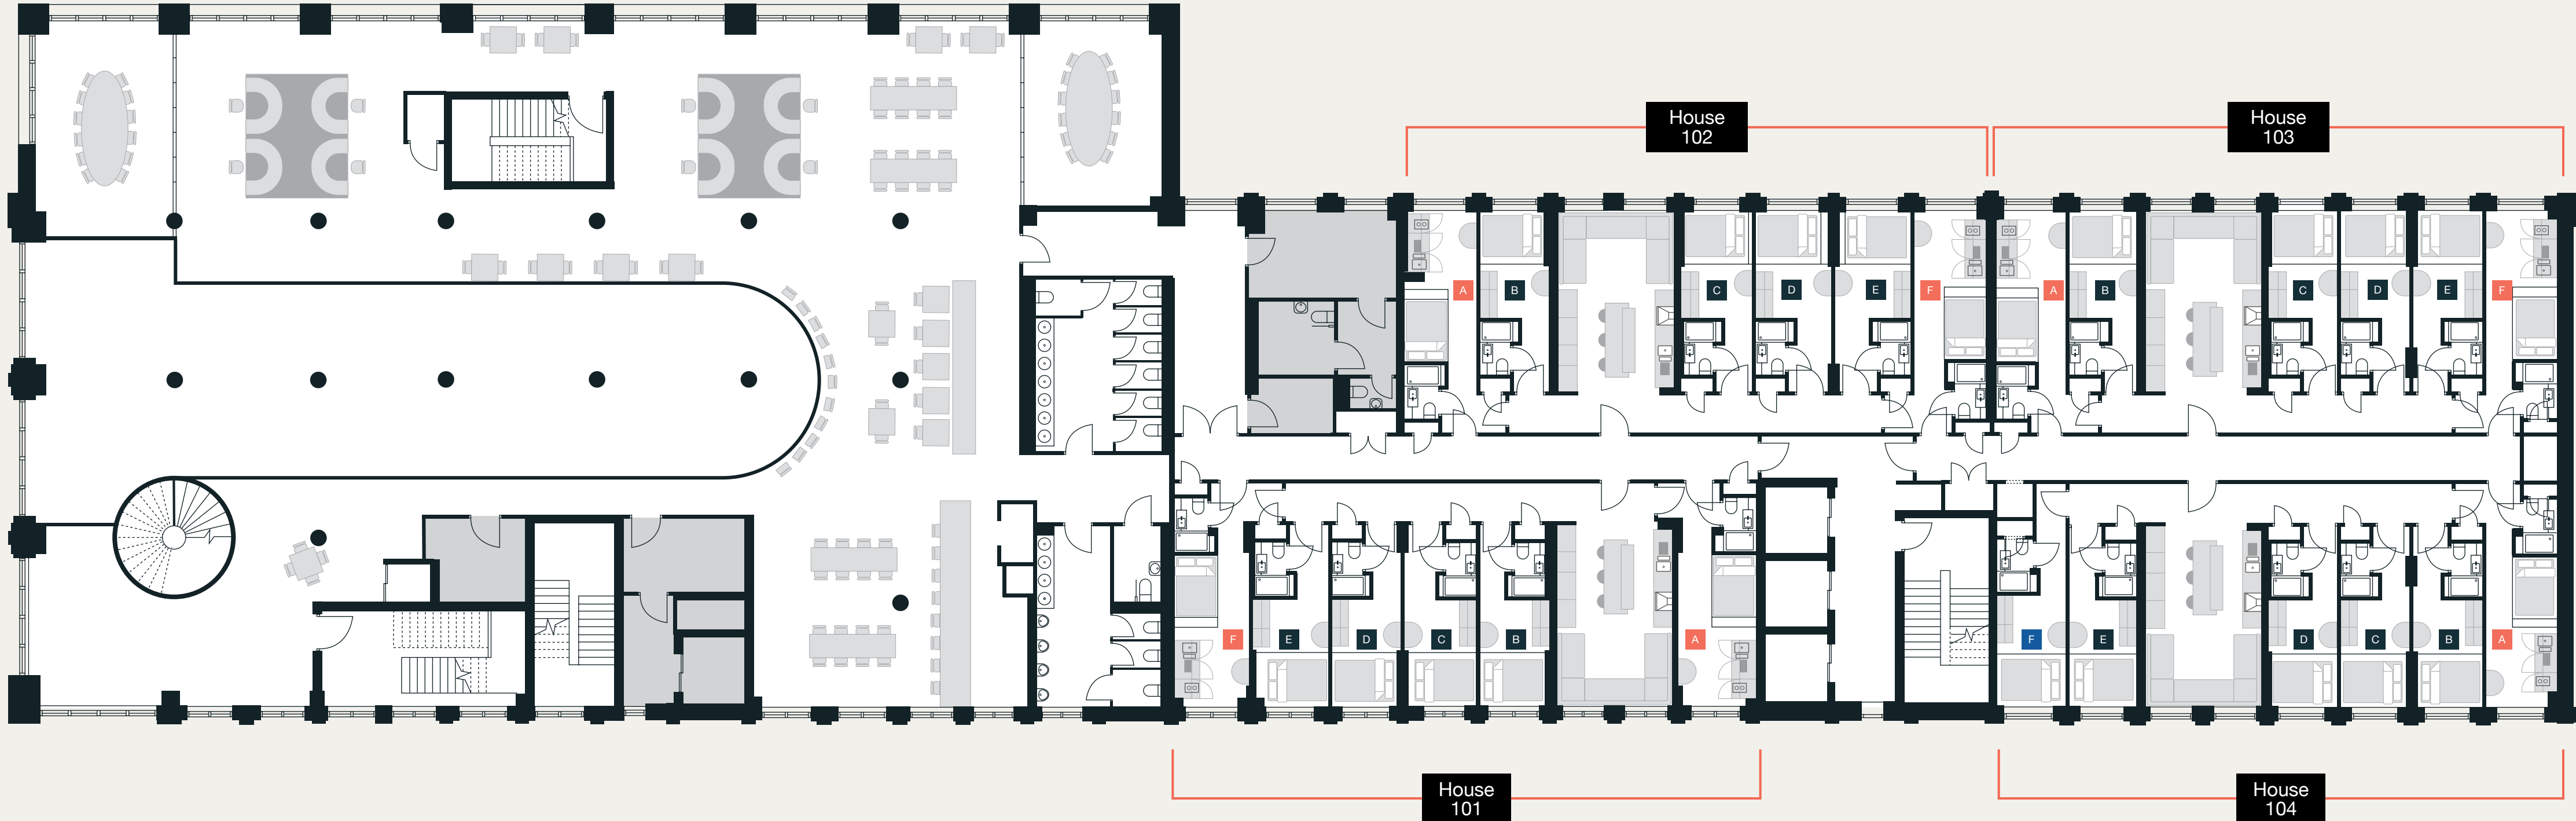

Ground Floor

Terrace / Food Hall / Resident Amenities

Level 01

Foodhall Mezzanine / Private Dining Rooms / Upstairs Bar / Residential Accommodation

ENHANCED
ESSENTIAL
ESSENTIAL EXTRA
ACCESSIBLE
ELITE
DUO

Level 02