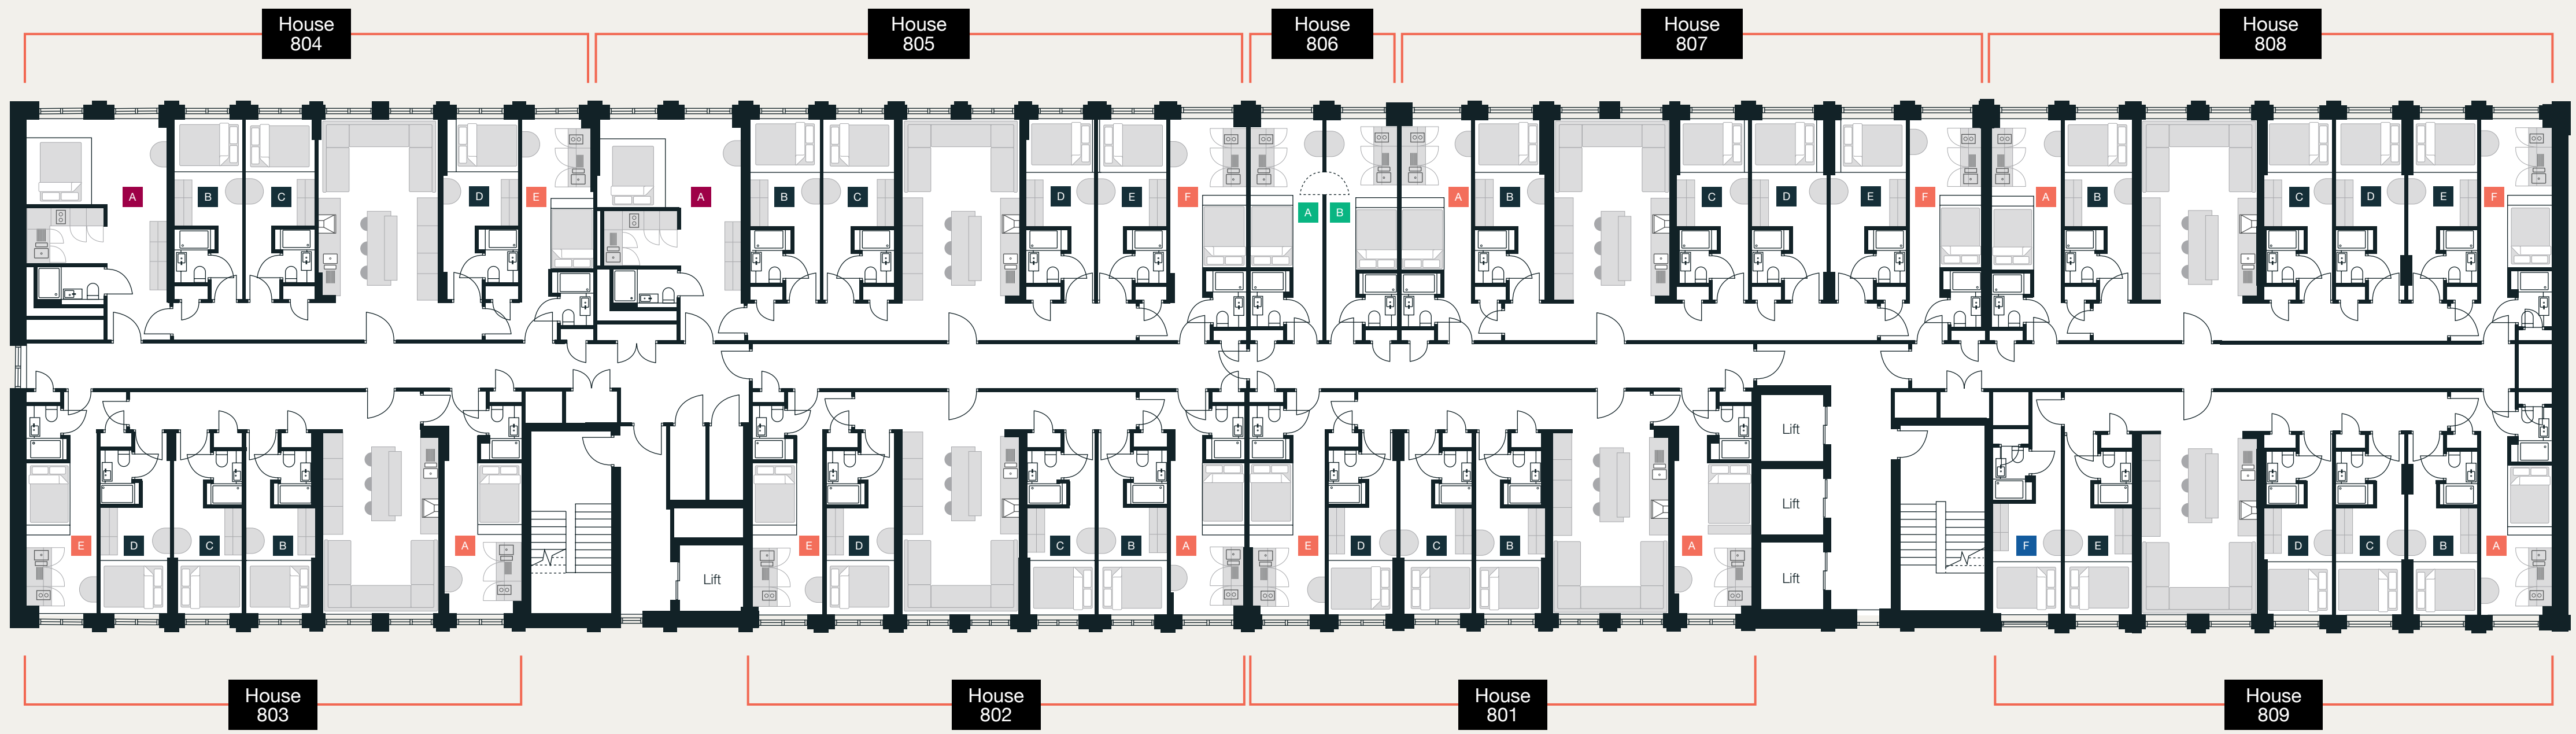

Ground Floor

Terrace / Food Hall / Resident Amenities

Level 01

Foodhall Mezzanine / Private Dining Rooms / Upstairs Bar / Residential Accommodation

ENHANCED
ESSENTIAL
ESSENTIAL EXTRA
ACCESSIBLE
ELITE
DUO

Level 02

Level 07

Residential Accommodation

ENHANCED
ESSENTIAL
ESSENTIAL EXTRA
ACCESSIBLE
ELITE
DUO

Level 08

Residential Accommodation

ENHANCED
ESSENTIAL
ESSENTIAL EXTRA
ACCESSIBLE
ELITE
DUO

Level 09

Residential Accommodation

ENHANCED
ESSENTIAL
ESSENTIAL EXTRA
ACCESSIBLE
ELITE
DUO

Level 10

Residential Accommodation

ENHANCED
ESSENTIAL
ESSENTIAL EXTRA
ACCESSIBLE
ELITE
DUO

Level 11

Residential Accommodation

ENHANCED
ESSENTIAL
ESSENTIAL EXTRA
ACCESSIBLE
ELITE
DUO

Level 12

Residential Accommodation

ENHANCED
ESSENTIAL
ESSENTIAL EXTRA
ACCESSIBLE
ELITE
DUO

Level 13

Residential Accommodation

	ENHANCED
	ESSENTIAL
	ESSENTIAL EXTRA
	ACCESSIBLE
	ELITE
	DUO

HOUSE OF SOCIAL

First Street, Manchester, M15 4FN